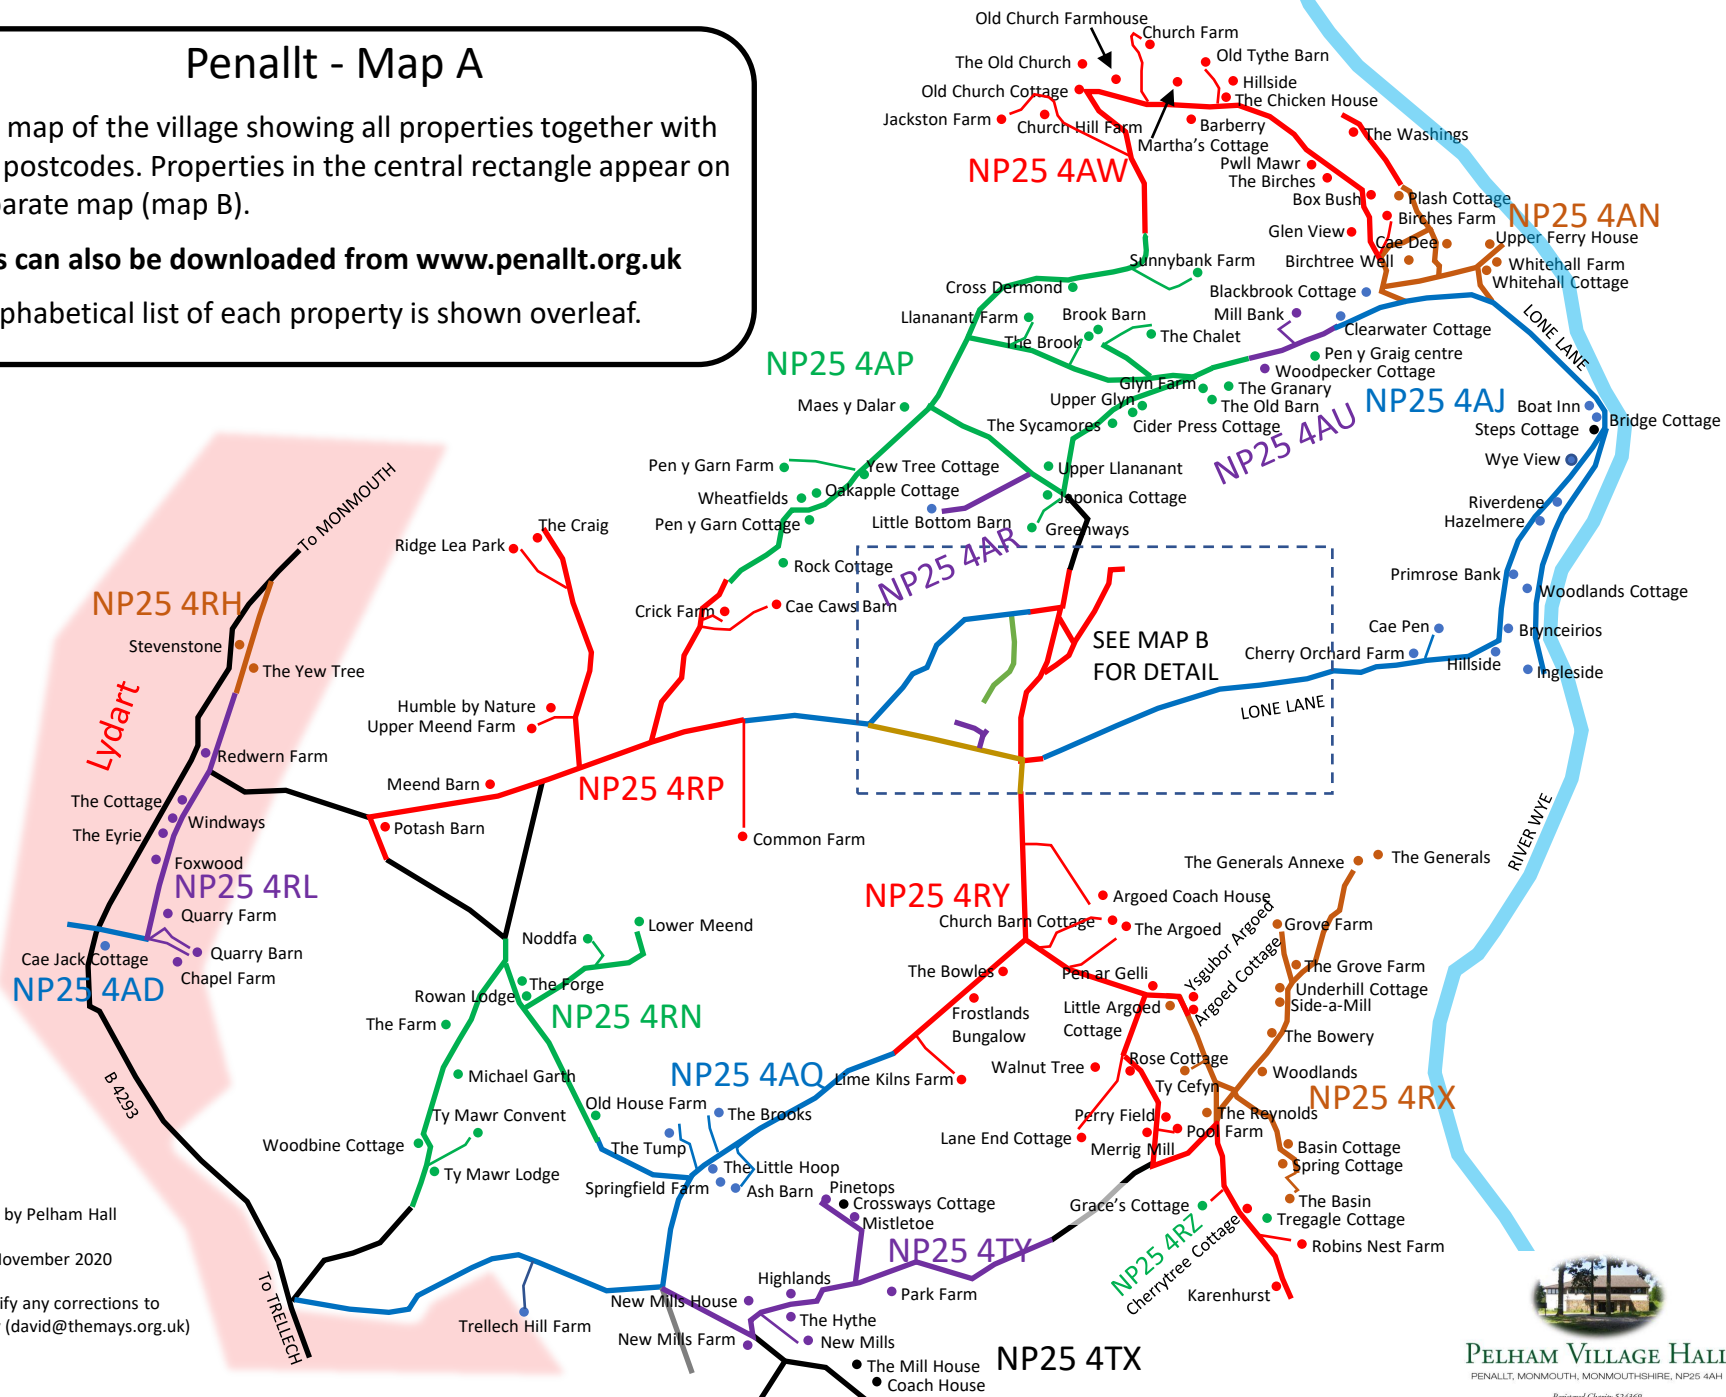

Penallt - Map A

Road map of the village showing all properties together with their postcodes. Properties in the central rectangle appear on a separate map (map B).

Maps can also be downloaded from www.penallt.org.uk

An alphabetical list of each property is shown overleaf.

Supported by Pelham Hall

Updated November 2020

Please notify any corrections to David May (david@themays.org.uk)

PELHAM VILLAGE HALL

PENALLT, MONMOUTH, MONMOUTHSHIRE, NP25 4AH

Registered Charity 534369