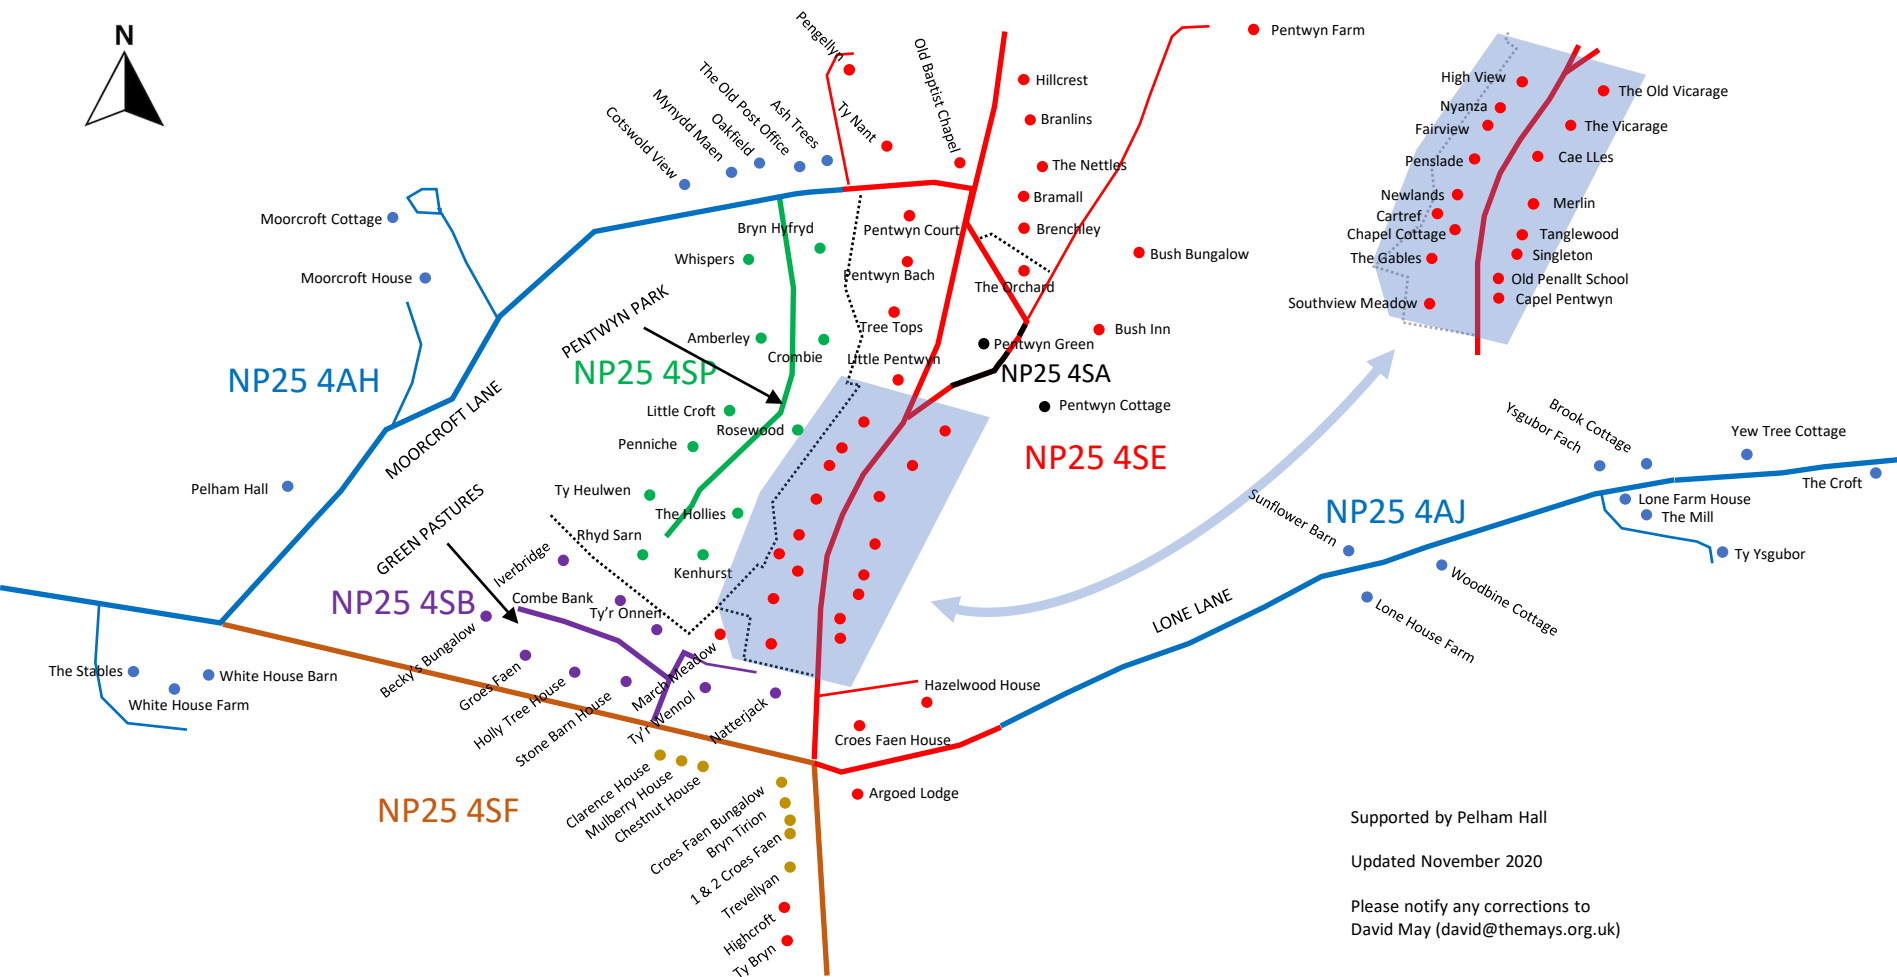

Supported by Pelham Hall

Updated November 2020

Please notify any corrections to
David May (david@themays.org.uk)