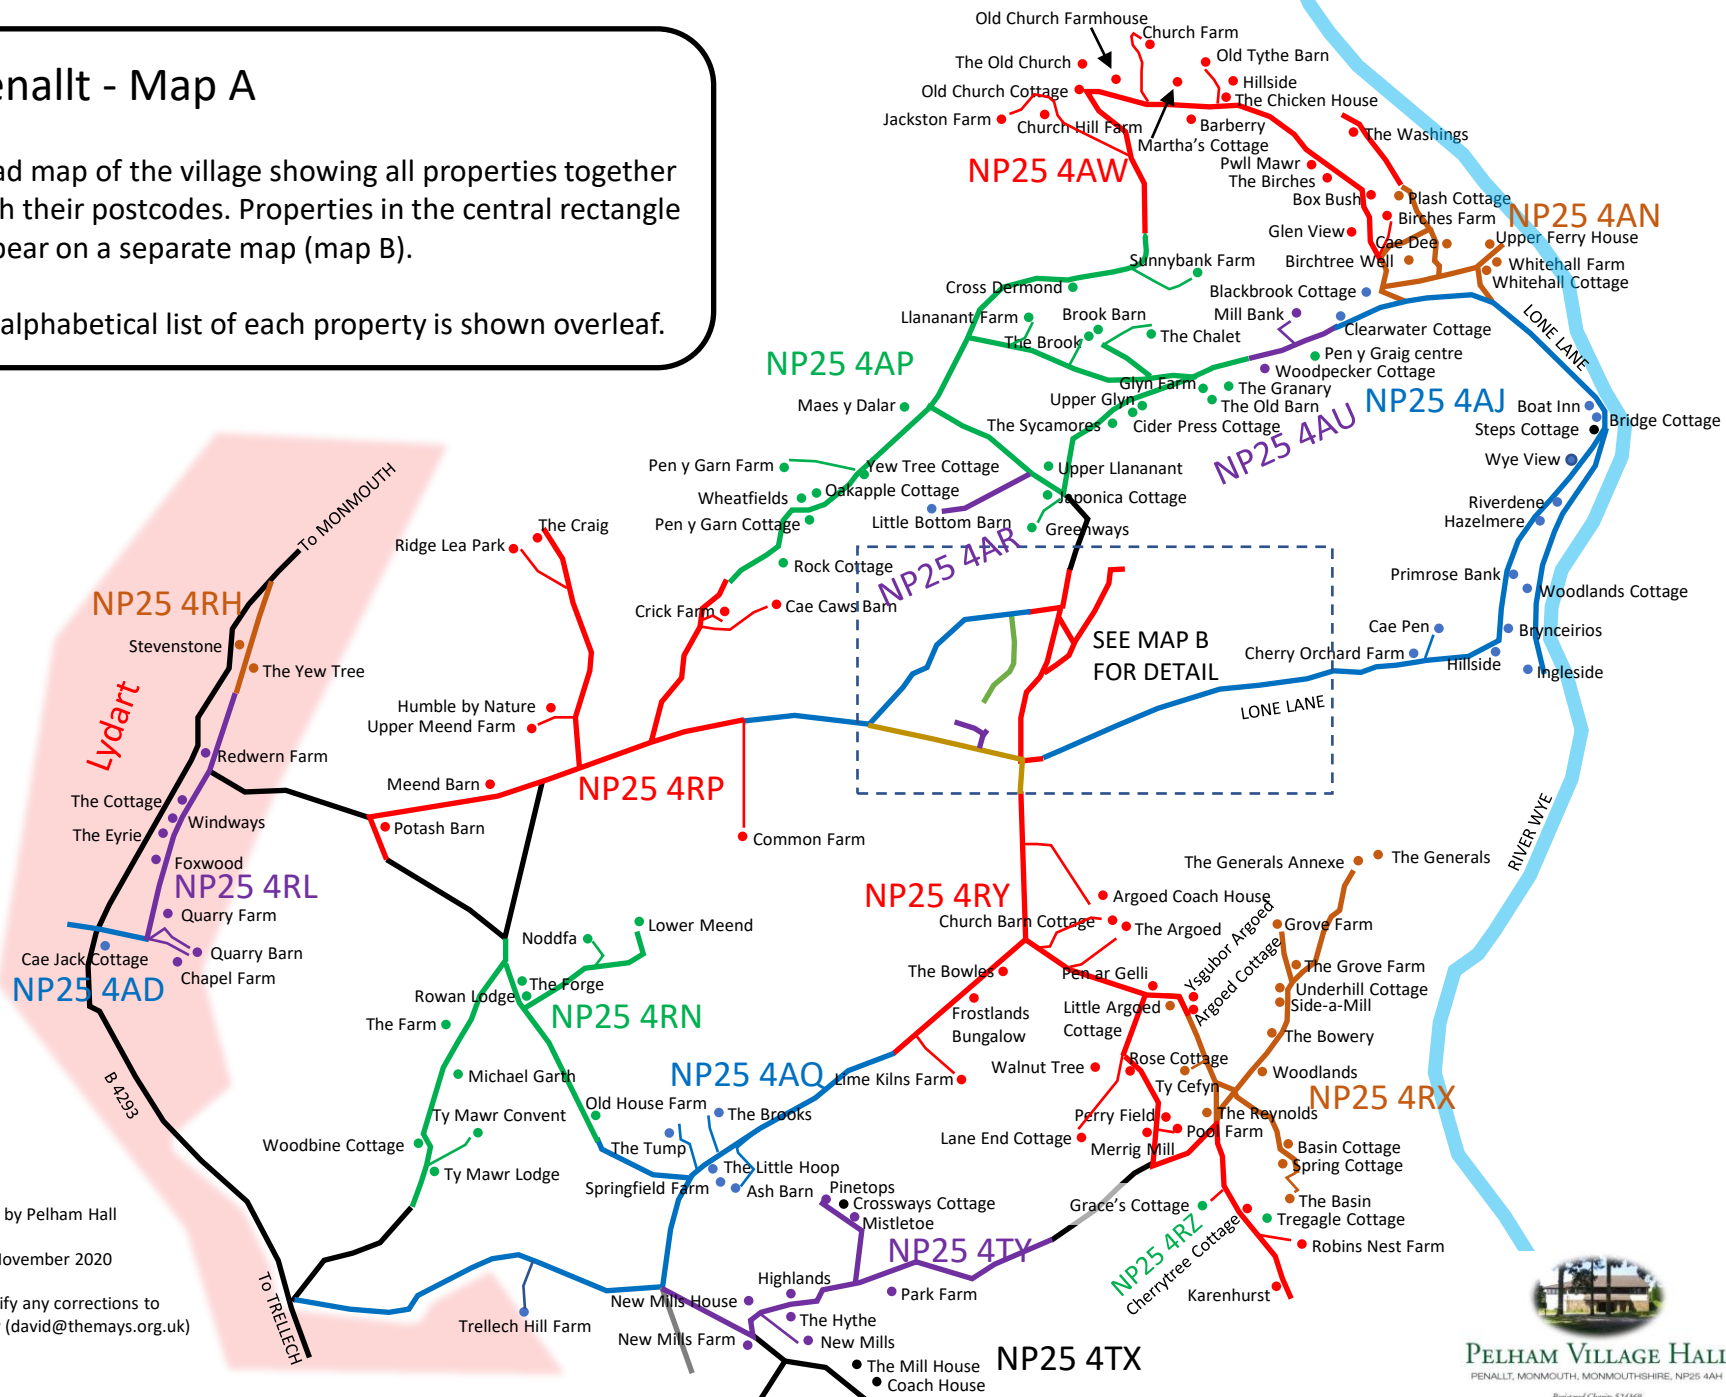

Penallt - Map A

Road map of the village showing all properties together with their postcodes. Properties in the central rectangle appear on a separate map (map B).

An alphabetical list of each property is shown overleaf.

- Look in NP25 4AJ area!
- ^ Look in NP25 4TY area!

Penallt Map A

List of all properties shown on map, together with their postcodes.

Use the postcode to narrow down the search for a property – note that postcodes are shown on the map by their colour-coded roads